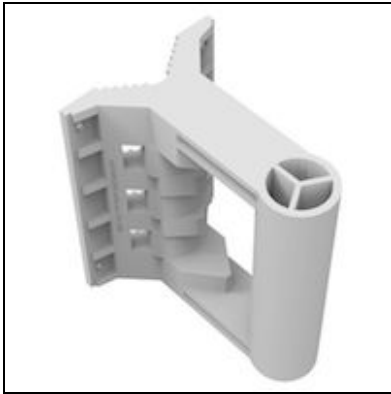

Mikrotik quickMOUNT Extra

Kode : QME
Kategori : Perlengkapan Lain
Harga : Rp 87.000,00

The quickMOUNT extra is a advanced wall mount adapter for large point to point and sector antennas.

Compatible Product : SXT series, Omnitik, 3rd party antennas that are designed to be pole mounted

You can mount it on the wall or use it as an adapter from large diameter pole to small size antenna mounting clip ensuring reliable fitment. The quickMOUNT extra gives possibility to turn antenna within 190°.

With the quickMOUNT extra is compatible with our long range heavy antennas like 30dBi parabolic dish mANT 30 or 19dBi sector mANT 19s.

** Harga, spesifikasi, dan ketersediaan bisa berubah dan tidak mengikat*