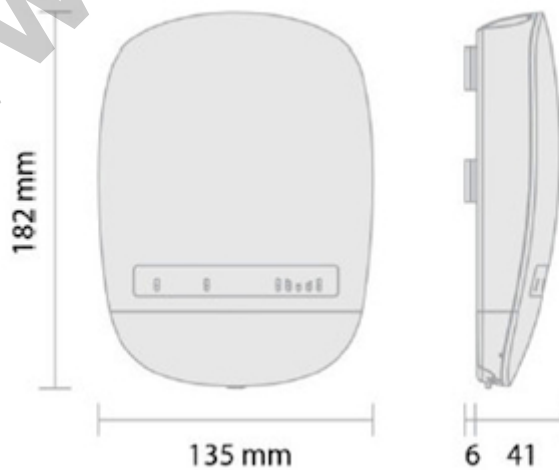

Paket ini hanya terdiri dari Box Enclosure, belum termasuk perangkat wireless.

StationBox® S

StationBox® S is compact enclosure designed for Router Board™ RB922, RB912 and RB911. By integrating the RouterBoard™ you will create compact, connectorized radio powered by MikroTik™ technology. It is compatible with UBNT airMax™ radio mounting system, therefore you can clip it to compatible antennas instantly.

#### TECHNICAL DATA :

Weight : 0.50 kg / 1.1 lbs – single piece incl. package

Single Piece : 210 x 55 x 140 mm / 8.3 x 2.2 x 5.5 inches