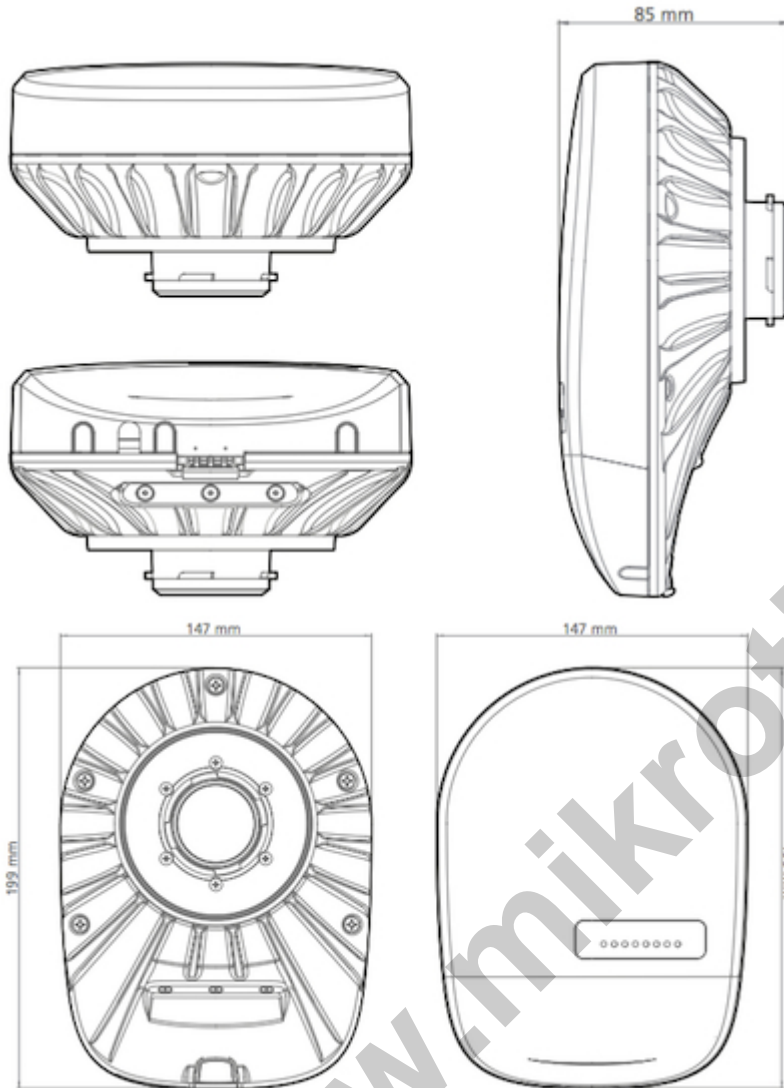

## TwistPort™ Adaptors Shielded TP-ADAPTOR-RB-S

**Kode** : TP-ADAPTOR-RB-S  
**Kategori** : RF Elements  
**Harga** : Rp 575.000,00

TwistPort Adaptors make most popular connectorized radios and MikroTik RouterBoards compatible with TwistPort antennas. Integration into TwistPort eco-system ensures the benefits of low loss, high scalability, easy co-location, simple deployment and easy maintenance.

### TwistPort™ Adaptors TP-ADAPTOR-RB-S

Screw 2,9 x 6,5 mm (4 pcs)

#### TECHNICAL DATA

Antenna Connection : TwistPort™ - Quick Locking Waveguide Port  
Radio Connection : 2x Right Angle MMCX (Pigtail included)  
Materials : Insert - Aluminium Alloy  
Body - UV stabilized and weather resistant ABS plastic  
Flame Rating : UL 94 HB  
Temperature : -40°C to +60°C (-40°F to +140°F)  
Wind Survival : 160 km/hour  
Weight : 0.6 Kg / 1.3 lbs – single unit incl. package  
Single Unit Retail Box : Retail Box: 21.3 x 15.3 x 9 cm