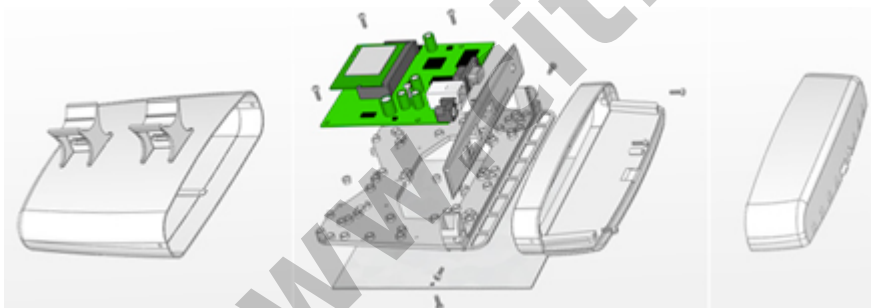

# StationBox®-2,4GHz 14dBi antenna

**Kode** : RF-SB-2

**Brand** : Discontinued

**Jenis** : Discontinued

**Harga** : Rp 275.000,00

StationBox is a universal enclosure designed for outdoor installations. One of the StationBox's main advantages is its universality and applicability for different kind of devices and antennas from different suppliers. After mounting all components look like one entity. (tidak termasuk pigtail)

The StationBox is made of durable plastic and it consists only of 4 parts. Our outdoor enclosure is provided with compact mounting bracket. In addition, there is a possibility of using NanoBracket for the installation which enables to adjust the enclosure to any direction in range of 90° to each side. The StationBox's design is very simple and it is made with emphasis on its functionality.

The main purpose of this product is not only the installation of the device but also the simplicity of sequential service. The StationBox is ingenious solution for outdoor installations of the antennas and devices that is indicated by its extraordinary features including the long lifetime.