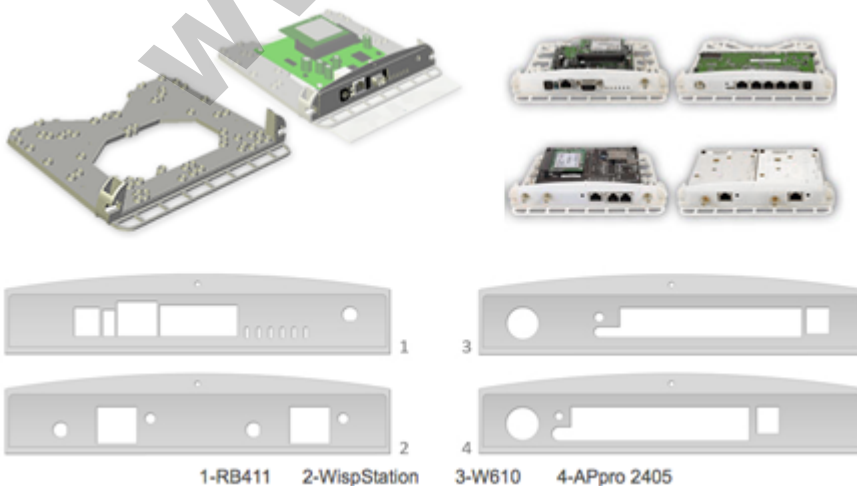

# StationBox®-2,4GHz 14dBi antenna

**Kode** : RF-SB-2

**Brand** : Discontinued

**Jenis** : Discontinued

**Harga** : Rp 275.000,00

StationBox is a universal enclosure designed for outdoor installations. One of the StationBox's main advantages is its universality and applicability for different kind of devices and antennas from different suppliers. After mounting all components look like one entity. (tidak termasuk pigtail)

The StationBox is made of durable plastic and it consists only of 4 parts. Our outdoor enclosure is provided with compact mounting bracket. In addition, there is a possibility of using NanoBracket for the installation which enables to adjust the enclosure to any direction in range of 90° to each side. The StationBox's design is very simple and it is made with emphasis on its functionality.

The main purpose of this product is not only the installation of the device but also the simplicity of sequential service. The StationBox is ingenious solution for outdoor installations of the antennas and devices that is indicated by its extraordinary features including the long lifetime.