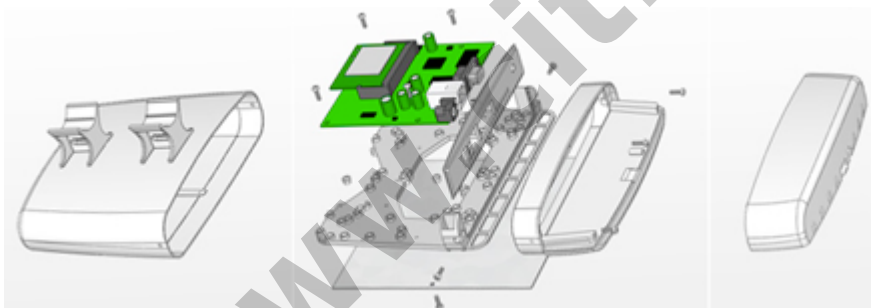

StationBox®-5GHz 20dBi antenna

Kode : RF-SB-5
Brand : Discontinued
Jenis : Discontinued
Harga : Rp 275.000,00

StationBox is a universal enclosure designed for outdoor installations. One of the StationBox's main advantages is its universality and applicability for different kind of devices and antennas from different suppliers. After mounting all components look like one entity. (tidak termasuk pigtail)

The StationBox is made of durable plastic and it consists only of 4 parts. Our outdoor enclosure is provided with compact mounting bracket. In addition, there is a possibility of using NanoBracket for the installation which enables to adjust the enclosure to any direction in range of 90° to each side. The StationBox's design is very simple and it is made with emphasis on its functionality.

The main purpose of this product is not only the installation of the device but also the simplicity of sequential service. The StationBox is ingenious solution for outdoor installations of the antennas and devices that is indicated by its extraordinary features including the long lifetime.

Weather resistance

StationBox[®] is designed to perfectly resist weather anywhere on our planet. It is made of durable ABS plastic, which is though in large temperature ranges and is stabilized to resist ultra-violet (UV) rays. All metal parts are made of aluminium.