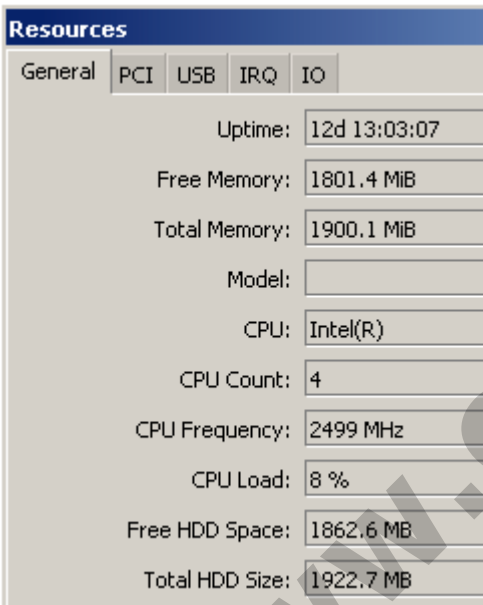

Screen capture OC2511 di kondisi real, mampu melewati lebih dari 10 ribu pps dengan CPU load 5%

Test Type	Aggregate Result
TCP Routed	3.907 Mb/sec
Contract Of	321.772 Packet/sec
TCP Routed	3.900 Mb/sec
Contract On	321.146 Packet/sec
TCP NAT	3.661 Mb/sec
	301.465 Packet/sec
AES 256 IPSEC ESP	349,4 Mb/sec
AH & MD5	28.771 Packet/sec

* Harga, spesifikasi, dan ketersediaan bisa berubah dan tidak mengikat