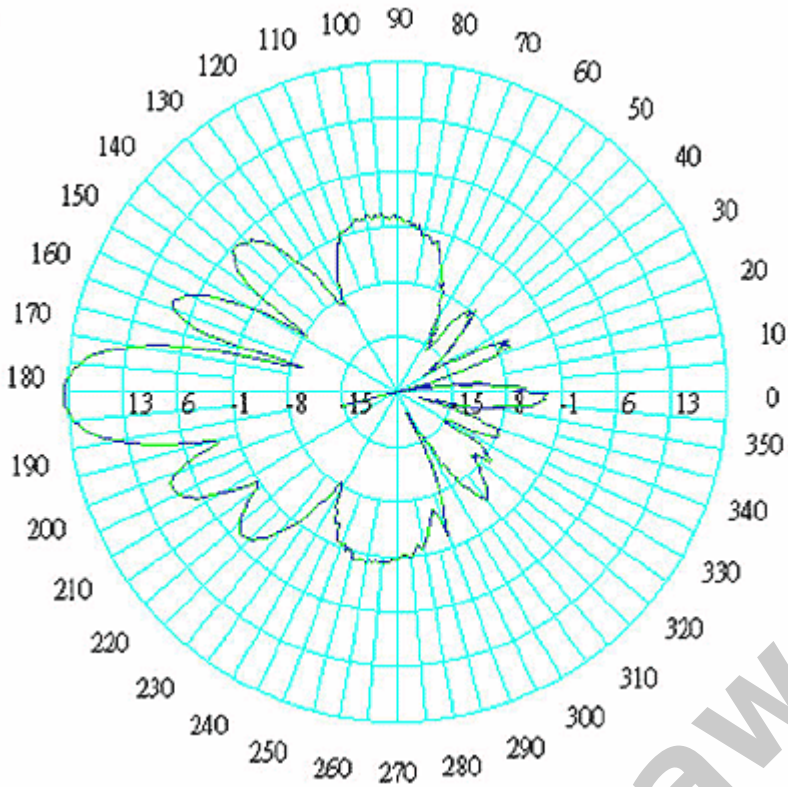

**Embedded Antenna & Enclosure Specifications:**

- **Frequency:** 5400-5850MHz
- **Antenna Gain:** 20 dbi
- **VSWR:** 1.5:1
- **Impedance:** 50 Ohm
- **Operating Temperature:** -45 to 80 deg C
- **Beam Width (H):** 18 Deg
- **Beam Width (V):** 18 Deg
- **Dimmentions (outer):** 280mm (L) x 265mm (w) x 95mm (d)
- **Weight:** 2.85 kg