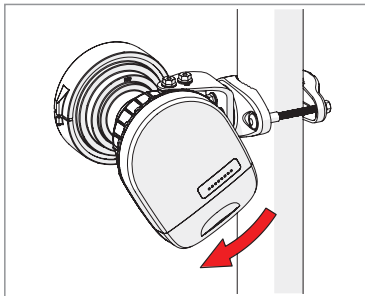

Symmetrical Horn SH-TP 5-50

Pre - Installation

The antenna is pre-assembled for installation on the left side of the pole.
If you need to swap to use the right side of the pole, see page 10.

Ensure that the water drain points downwards!

Symmetrical Horn SH-TP 5-50

Pole Installation

Symmetrical Horn SH-TP 5-50

Installation Guide

Symmetrical Horn SH-TP 5-50

Installation Guide

Symmetrical Horn SH-TP 5-50

Installation Guide

1

2 **Optional:** Install the 2.9 x 16mm locking screw.

Tighten the locking screw to secure the TwisPort lock mechanism.

*TwistPort™ Adaptor or SIMPER™ Radio sold separately.

Symmetrical Horn SH-TP 5-50

Installation Guide