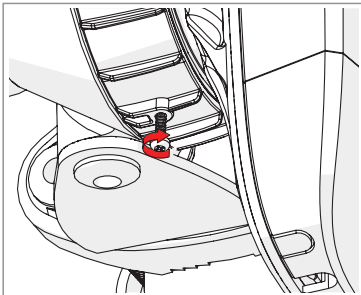

Symmetrical Horn SH-TP 5-50

Pre - Installation

The antenna is pre-assembled for installation on the left side of the pole.
If you need to swap to use the right side of the pole, see page 10.

Ensure that the water drain points downwards!

Symmetrical Horn SH-TP 5-50

Pole Installation

Symmetrical Horn SH-TP 5-50

Installation Guide

Symmetrical Horn SH-TP 5-50

Installation Guide

Symmetrical Horn SH-TP 5-50

Installation Guide

1

2 **Optional:** Install the 2.9 x 16mm locking screw.

Tighten the locking screw to secure the TwisPort lock mechanism.

*TwistPort™ Adaptor or SIMPER™ Radio sold separately.

Symmetrical Horn SH-TP 5-50

Installation Guide