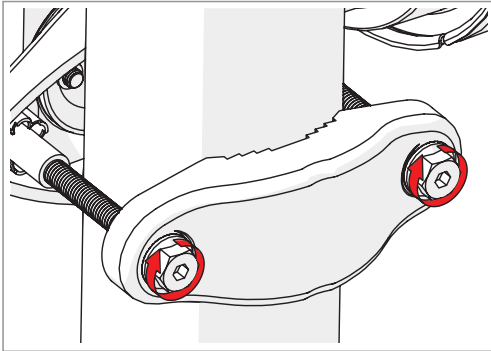

Symmetrical Horn SH-TP 5-50

Pole Installation