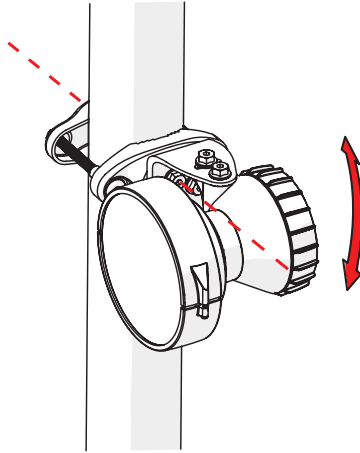

Symmetrical Horn SH-TP 5-50

Installation Guide