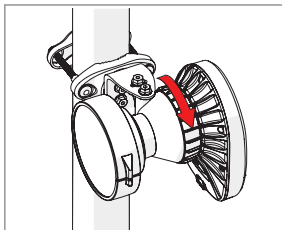

Symmetrical Horn SH-TP 5-50

Pre - Installation

The antenna is pre-assembled for installation on the left side of the pole.
If you need to swap to use the right side of the pole, see page 10.

Ensure that the water drain points downwards!

Symmetrical Horn SH-TP 5-50

Pole Installation

Symmetrical Horn SH-TP 5-50

Installation Guide

Symmetrical Horn SH-TP 5-50

Installation Guide

Symmetrical Horn SH-TP 5-50

Installation Guide

1

2 **Optional:** Install the 2.9 x 16mm locking screw.

Tighten the locking screw to secure the TwisPort lock mechanism.

*TwistPort™ Adaptor or SIMPER™ Radio sold separately.

Symmetrical Horn SH-TP 5-50

Installation Guide

1 If the locking screw was used,

2

unscrew it by about 10 mm
before unlocking the TwisPort mechanism.

3

* TwisPort™ Adaptor or SIMPER™ Radio sold separately.

Symmetrical Horn SH-TP 5-50

10

Pre - Installation