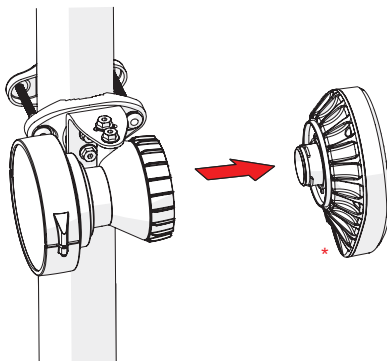

Symmetrical Horn SH-TP 5-50

Pre - Installation

The antenna is pre-assembled for installation on the left side of the pole.
If you need to swap to use the right side of the pole, see page 10.

Ensure that the water drain points downwards!

1

2 **Optional:** Install the 2.9 x 16mm locking screw.

Tighten the locking screw to secure the TwisPort lock mechanism.

*TwistPort™ Adaptor or SIMPER™ Radio sold separately.

Symmetrical Horn SH-TP 5-50

Installation Guide

1 If the locking screw was used,

2

unscrew it by about 10 mm
before unlocking the TwisPort mechanism.

3

* TwisPort™ Adaptor or SIMPER™ Radio sold separately.

Symmetrical Horn SH-TP 5-50

10

Pre - Installation

Optional: Right side of the pole mounting.

Symmetrical Horn SH-TP 5-50

11

Pre - Installation

Optional: Right side of the pole mounting.

Symmetrical Horn SH-TP 5-50

Pre - Installation

Optional: Right side of the pole mounting.