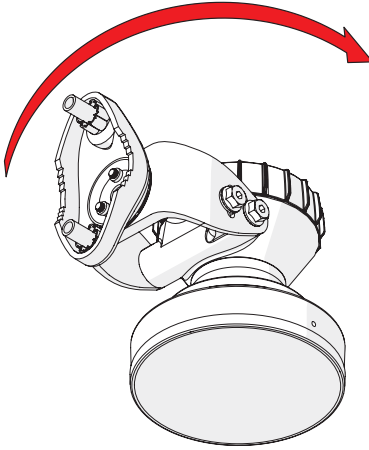

Symmetrical Horn SH-TP 5-50

Pre - Installation

The antenna is pre-assembled for installation on the left side of the pole.
If you need to swap to use the right side of the pole, see page 10.

Ensure that the water drain points downwards!

1 If the locking screw was used,

2

unscrew it by about 10 mm
before unlocking the TwisPort mechanism.

3

* TwisPort™ Adaptor or SIMPER™ Radio sold separately.

Symmetrical Horn SH-TP 5-50

10

Pre - Installation

Optional: Right side of the pole mounting.

Symmetrical Horn SH-TP 5-50

11

Pre - Installation

Optional: Right side of the pole mounting.

Symmetrical Horn SH-TP 5-50

Pre - Installation

Optional: Right side of the pole mounting.

Symmetrical Horn SH-TP 5-50

13

Pre - Installation

Optional: Right side of the pole mounting, continue on page 5.

Ensure that the water drain points downwards!

Compatible Devices

RF elements®

any TwistPort™ Adaptor