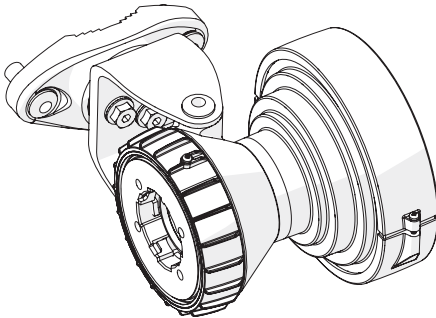

Symmetrical Horn SH-TP 5-50

Pre - Installation

The antenna is pre-assembled for installation on the left side of the pole.
If you need to swap to use the right side of the pole, see page 10.

Ensure that the water drain points downwards!

1 If the locking screw was used,

2

unscrew it by about 10 mm
before unlocking the TwisPort mechanism.

3

* TwisPort™ Adaptor or SIMPER™ Radio sold separately.

Symmetrical Horn SH-TP 5-50

10

Pre - Installation

Optional: Right side of the pole mounting.

Symmetrical Horn SH-TP 5-50

11

Pre - Installation

Optional: Right side of the pole mounting.

Symmetrical Horn SH-TP 5-50

Pre - Installation

Optional: Right side of the pole mounting.

Symmetrical Horn SH-TP 5-50

13

Pre - Installation

Optional: Right side of the pole mounting, continue on page 5.

Ensure that the water drain points downwards!

Compatible Devices

RF elements®

any TwistPort™ Adaptor