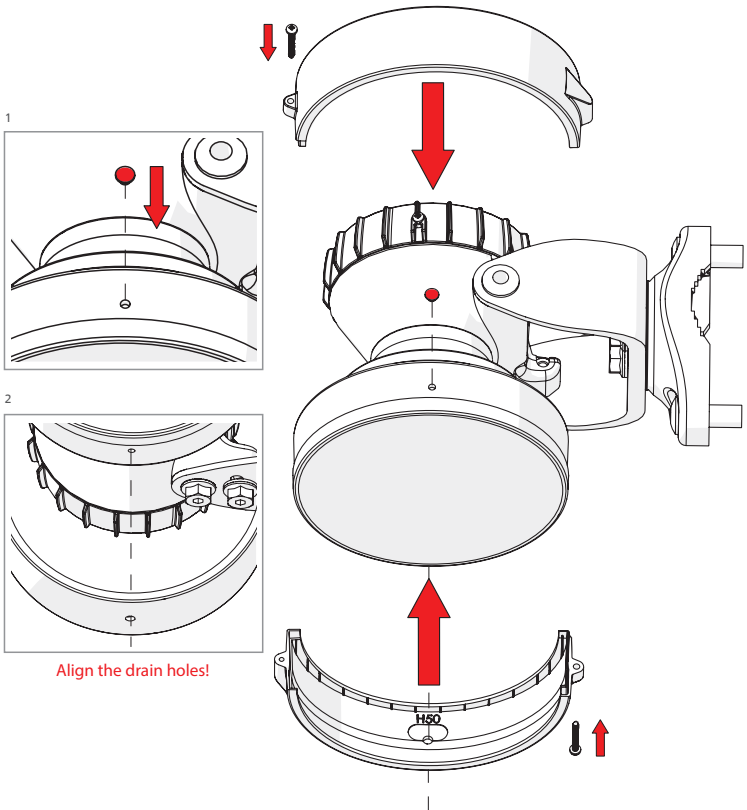

Symmetrical Horn SH-TP 5-50

Pre - Installation

The antenna is pre-assembled for installation on the left side of the pole.
If you need to swap to use the right side of the pole, see page 10.

Ensure that the water drain points downwards!

1

2 **Optional:** Install the 2.9 x 16mm locking screw.

Tighten the locking screw to secure the TwisPort lock mechanism.

*TwistPort™ Adaptor or SIMPER™ Radio sold separately.

Symmetrical Horn SH-TP 5-50

Installation Guide

Optional: Right side of the pole mounting.

Symmetrical Horn SH-TP 5-50

11

Pre - Installation

Optional: Right side of the pole mounting.

Symmetrical Horn SH-TP 5-50

Pre - Installation

Optional: Right side of the pole mounting.

Symmetrical Horn SH-TP 5-50

13

Pre - Installation

Optional: Right side of the pole mounting, continue on page 5.

Ensure that the water drain points downwards!

Compatible Devices

RF elements®

any TwistPort™ Adaptor