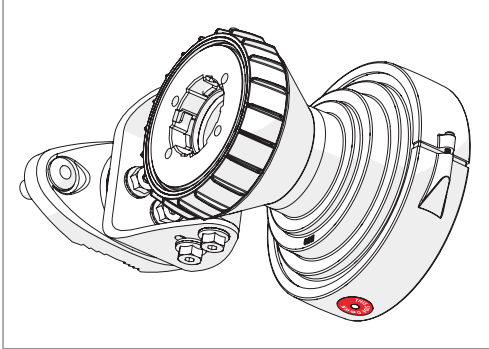

Symmetrical Horn SH-TP 5-50

Pre - Installation

The antenna is pre-assembled for installation on the left side of the pole.
If you need to swap to use the right side of the pole, see page 10.

Ensure that the water drain points downwards!

1 If the locking screw was used,

2

unscrew it by about 10 mm
before unlocking the TwisPort mechanism.

3

* TwisPort™ Adaptor or SIMPER™ Radio sold separately.

Symmetrical Horn SH-TP 5-50

10

Pre - Installation

Optional: Right side of the pole mounting.

Symmetrical Horn SH-TP 5-50

11

Pre - Installation

Optional: Right side of the pole mounting.

Symmetrical Horn SH-TP 5-50

Pre - Installation

Optional: Right side of the pole mounting.

Symmetrical Horn SH-TP 5-50

13

Pre - Installation

Optional: Right side of the pole mounting, continue on page 5.

Ensure that the water drain points downwards!

Compatible Devices

RF elements®

any TwistPort™ Adaptor