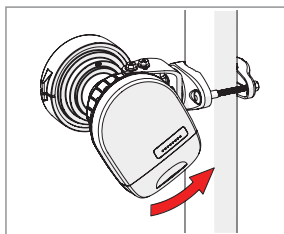

Symmetrical Horn SH-TP 5-50

Pre - Installation

The antenna is pre-assembled for installation on the left side of the pole.
If you need to swap to use the right side of the pole, see page 10.

Ensure that the water drain points downwards!

1

2 **Optional:** Install the 2.9 x 16mm locking screw.

Tighten the locking screw to secure the TwisPort lock mechanism.

*TwistPort™ Adaptor or SIMPER™ Radio sold separately.

Symmetrical Horn SH-TP 5-50

Installation Guide

1 If the locking screw was used,

2

unscrew it by about 10 mm
before unlocking the TwisPort mechanism.

3

* TwisPort™ Adaptor or SIMPER™ Radio sold separately.

Symmetrical Horn SH-TP 5-50

10

Pre - Installation

Optional: Right side of the pole mounting.

Symmetrical Horn SH-TP 5-50

11

Pre - Installation

Optional: Right side of the pole mounting.

Symmetrical Horn SH-TP 5-50

Pre - Installation

Optional: Right side of the pole mounting.