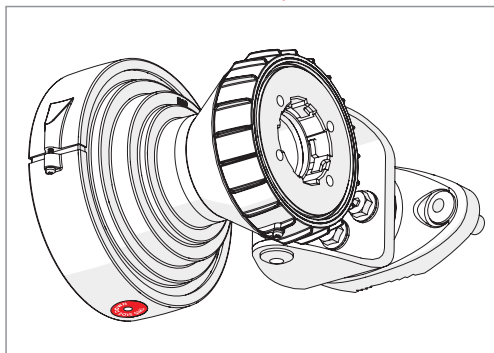

Symmetrical Horn SH-TP 5-50

SYMMETRICAL HORN ANTENNA WITH TWISTPORT CONNECTOR
AND CARRIER CLASS PERFORMANCE

Symmetrical Horn SH-TP 5-50

3

Package Contents

Number	Description	Quantity
1	SH-TP 5-50 Body	1x
2	SH-TP 5-50 Bracket	1x
3	M8 x 42,5mm Screw	2x
4	M8 x 73,5mm Screw	2x
5	2,9 x 16 mm lock Screw	1x

Symmetrical Horn SH-TP 5-50

Pre - Installation

The antenna is pre-assembled for installation on the left side of the pole.
If you need to swap to use the right side of the pole, see page 10.

Ensure that the water drain points downwards!

1

2 **Optional:** Install the 2.9 x 16mm locking screw.

Tighten the locking screw to secure the TwisPort lock mechanism.

*TwistPort™ Adaptor or SIMPER™ Radio sold separately.

Symmetrical Horn SH-TP 5-50

Installation Guide