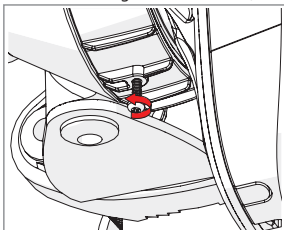

Symmetrical Horn SH-TP 5-50

Pre - Installation

The antenna is pre-assembled for installation on the left side of the pole.
If you need to swap to use the right side of the pole, see page 10.

Ensure that the water drain points downwards!

1

2 **Optional:** Install the 2.9 x 16mm locking screw.

Tighten the locking screw to secure the TwisPort lock mechanism.

*TwistPort™ Adaptor or SIMPER™ Radio sold separately.

Symmetrical Horn SH-TP 5-50

Installation Guide

1 If the locking screw was used,

2

unscrew it by about 10 mm
before unlocking the TwisPort mechanism.

3

* TwisPort™ Adaptor or SIMPER™ Radio sold separately.

Symmetrical Horn SH-TP 5-50

10

Pre - Installation