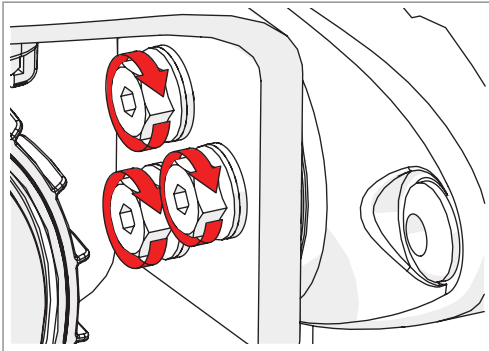

Symmetrical Horn SH-TP 5-50

SYMMETRICAL HORN ANTENNA WITH TWISTPORT CONNECTOR
AND CARRIER CLASS PERFORMANCE

Symmetrical Horn SH-TP 5-50

3

Package Contents

Number	Description	Quantity
1	SH-TP 5-50 Body	1x
2	SH-TP 5-50 Bracket	1x
3	M8 x 42,5mm Screw	2x
4	M8 x 73,5mm Screw	2x
5	2,9 x 16 mm lock Screw	1x

Symmetrical Horn SH-TP 5-50

Pre - Installation

The antenna is pre-assembled for installation on the left side of the pole.
If you need to swap to use the right side of the pole, see page 10.

Ensure that the water drain points downwards!

Symmetrical Horn SH-TP 5-50

Pole Installation

Symmetrical Horn SH-TP 5-50

Installation Guide

Symmetrical Horn SH-TP 5-50

Installation Guide

Symmetrical Horn SH-TP 5-50

Installation Guide

1

2 **Optional:** Install the 2.9 x 16mm locking screw.

Tighten the locking screw to secure the TwisPort lock mechanism.

*TwistPort™ Adaptor or SIMPER™ Radio sold separately.

Symmetrical Horn SH-TP 5-50

Installation Guide