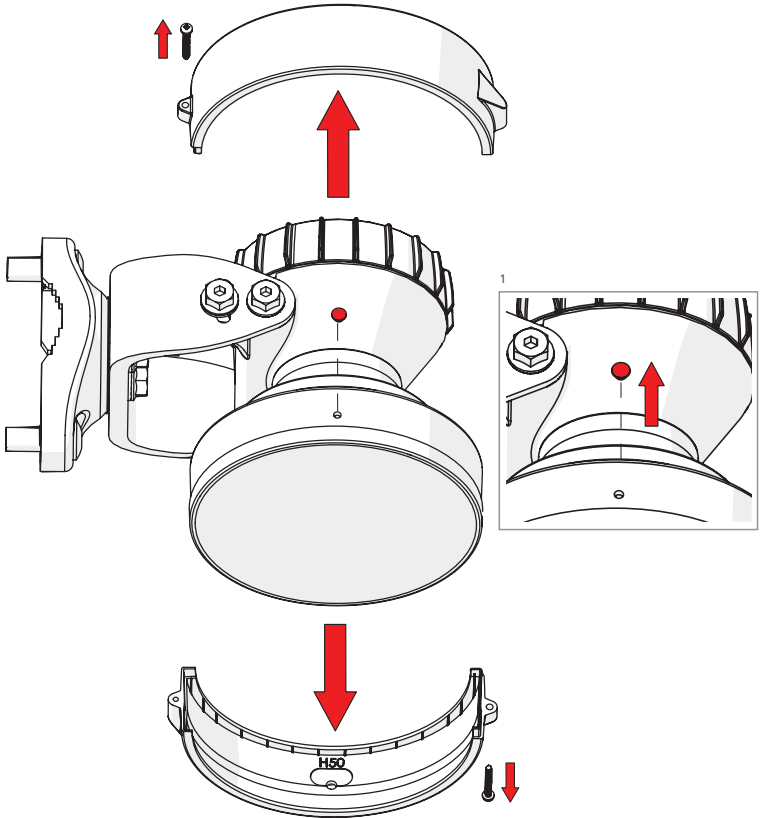

Symmetrical Horn SH-TP 5-50

Pre - Installation

The antenna is pre-assembled for installation on the left side of the pole.
If you need to swap to use the right side of the pole, see page 10.

Ensure that the water drain points downwards!

1

2 **Optional:** Install the 2.9 x 16mm locking screw.

Tighten the locking screw to secure the TwisPort lock mechanism.

*TwistPort™ Adaptor or SIMPER™ Radio sold separately.

Symmetrical Horn SH-TP 5-50

Installation Guide

1 If the locking screw was used,

2

unscrew it by about 10 mm
before unlocking the TwisPort mechanism.

3

* TwisPort™ Adaptor or SIMPER™ Radio sold separately.

Symmetrical Horn SH-TP 5-50

10

Pre - Installation

Optional: Right side of the pole mounting.

Symmetrical Horn SH-TP 5-50

11

Pre - Installation

Optional: Right side of the pole mounting.

Symmetrical Horn SH-TP 5-50

Pre - Installation

Optional: Right side of the pole mounting.