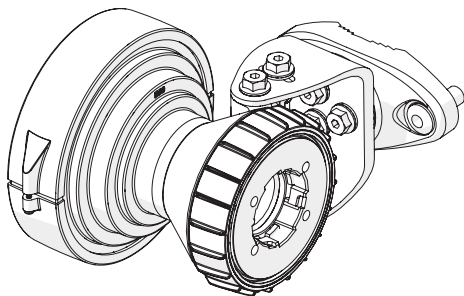

Symmetrical Horn SH-TP 5-50

SYMMETRICAL HORN ANTENNA WITH TWISTPORT CONNECTOR
AND CARRIER CLASS PERFORMANCE

Symmetrical Horn SH-TP 5-50

3

Package Contents

Number	Description	Quantity
1	SH-TP 5-50 Body	1x
2	SH-TP 5-50 Bracket	1x
3	M8 x 42,5mm Screw	2x
4	M8 x 73,5mm Screw	2x
5	2,9 x 16 mm lock Screw	1x

Symmetrical Horn SH-TP 5-50

Pre - Installation

The antenna is pre-assembled for installation on the left side of the pole.
If you need to swap to use the right side of the pole, see page 10.

Ensure that the water drain points downwards!

1

2 **Optional:** Install the 2.9 x 16mm locking screw.

Tighten the locking screw to secure the TwisPort lock mechanism.

*TwistPort™ Adaptor or SIMPER™ Radio sold separately.

Symmetrical Horn SH-TP 5-50

Installation Guide