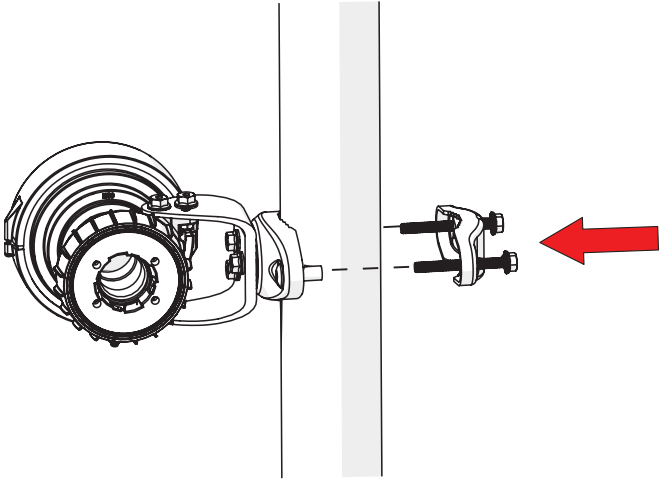

Symmetrical Horn SH-TP 5-50

Pole Installation