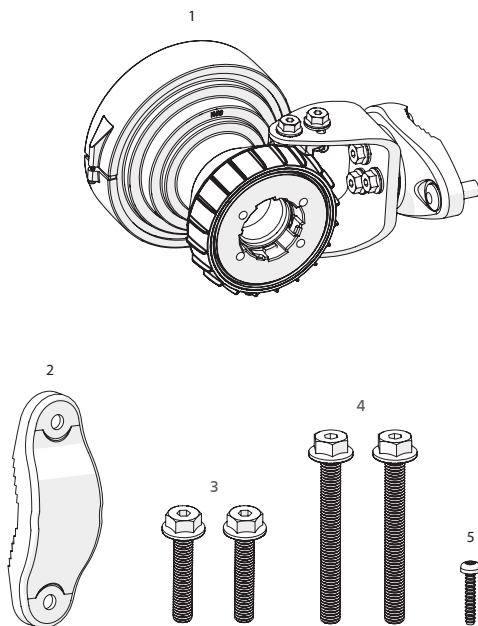

Symmetrical Horn SH-TP 5-50

SYMMETRICAL HORN ANTENNA WITH TWISTPORT CONNECTOR
AND CARRIER CLASS PERFORMANCE

Symmetrical Horn SH-TP 5-50

3

Package Contents

Number	Description	Quantity
1	SH-TP 5-50 Body	1x
2	SH-TP 5-50 Bracket	1x
3	M8 x 42,5mm Screw	2x
4	M8 x 73,5mm Screw	2x
5	2,9 x 16 mm lock Screw	1x

Symmetrical Horn SH-TP 5-50

Pre - Installation

The antenna is pre-assembled for installation on the left side of the pole.
If you need to swap to use the right side of the pole, see page 10.

Ensure that the water drain points downwards!

1

2 **Optional:** Install the 2.9 x 16mm locking screw.

Tighten the locking screw to secure the TwisPort lock mechanism.

*TwistPort™ Adaptor or SIMPER™ Radio sold separately.

Symmetrical Horn SH-TP 5-50

Installation Guide

1 If the locking screw was used,

2

unscrew it by about 10 mm
before unlocking the TwisPort mechanism.

3

* TwisPort™ Adaptor or SIMPER™ Radio sold separately.

Symmetrical Horn SH-TP 5-50

10

Pre - Installation