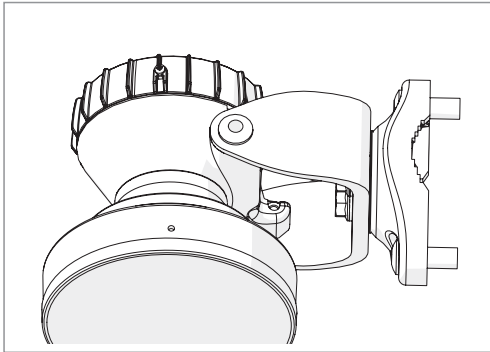

Symmetrical Horn SH-TP 5-50

Pre - Installation

The antenna is pre-assembled for installation on the left side of the pole.
If you need to swap to use the right side of the pole, see page 10.

Ensure that the water drain points downwards!

1

2 **Optional:** Install the 2.9 x 16mm locking screw.

Tighten the locking screw to secure the TwisPort lock mechanism.

*TwistPort™ Adaptor or SIMPER™ Radio sold separately.

Symmetrical Horn SH-TP 5-50

Installation Guide

Optional: Right side of the pole mounting.

Symmetrical Horn SH-TP 5-50

11

Pre - Installation

Optional: Right side of the pole mounting.

Symmetrical Horn SH-TP 5-50

Pre - Installation

Optional: Right side of the pole mounting.

Symmetrical Horn SH-TP 5-50

13

Pre - Installation

Optional: Right side of the pole mounting, continue on page 5.

Ensure that the water drain points downwards!

Compatible Devices

RF elements®

any TwistPort™ Adaptor