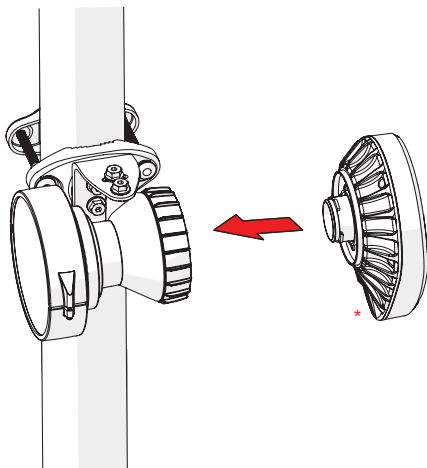

Symmetrical Horn SH-TP 5-50

SYMMETRICAL HORN ANTENNA WITH TWISTPORT CONNECTOR
AND CARRIER CLASS PERFORMANCE

Symmetrical Horn SH-TP 5-50

3

Package Contents

Number	Description	Quantity
1	SH-TP 5-50 Body	1x
2	SH-TP 5-50 Bracket	1x
3	M8 x 42,5mm Screw	2x
4	M8 x 73,5mm Screw	2x
5	2,9 x 16 mm lock Screw	1x

Symmetrical Horn SH-TP 5-50

Pre - Installation

The antenna is pre-assembled for installation on the left side of the pole.
If you need to swap to use the right side of the pole, see page 10.

Ensure that the water drain points downwards!

Symmetrical Horn SH-TP 5-50

Pole Installation

Symmetrical Horn SH-TP 5-50

Installation Guide

Symmetrical Horn SH-TP 5-50

Installation Guide

Symmetrical Horn SH-TP 5-50

Installation Guide

1

2 **Optional:** Install the 2.9 x 16mm locking screw.

Tighten the locking screw to secure the TwisPort lock mechanism.

*TwistPort™ Adaptor or SIMPER™ Radio sold separately.

Symmetrical Horn SH-TP 5-50

Installation Guide