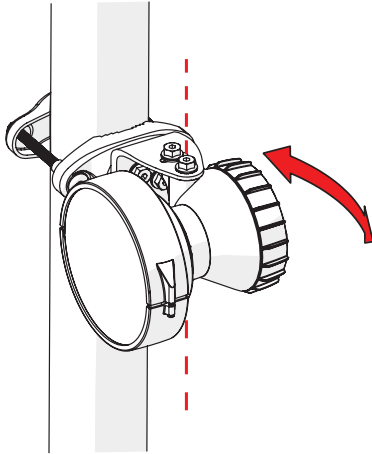

Symmetrical Horn SH-TP 5-50

SYMMETRICAL HORN ANTENNA WITH TWISTPORT CONNECTOR
AND CARRIER CLASS PERFORMANCE

Symmetrical Horn SH-TP 5-50

3

Package Contents

Number	Description	Quantity
1	SH-TP 5-50 Body	1x
2	SH-TP 5-50 Bracket	1x
3	M8 x 42,5mm Screw	2x
4	M8 x 73,5mm Screw	2x
5	2,9 x 16 mm lock Screw	1x

Symmetrical Horn SH-TP 5-50

Pre - Installation

The antenna is pre-assembled for installation on the left side of the pole.
If you need to swap to use the right side of the pole, see page 10.

Ensure that the water drain points downwards!

Symmetrical Horn SH-TP 5-50

Pole Installation

Symmetrical Horn SH-TP 5-50

Installation Guide

Symmetrical Horn SH-TP 5-50

Installation Guide

Symmetrical Horn SH-TP 5-50

Installation Guide

1

2 **Optional:** Install the 2.9 x 16mm locking screw.

Tighten the locking screw to secure the TwisPort lock mechanism.

*TwistPort™ Adaptor or SIMPER™ Radio sold separately.

Symmetrical Horn SH-TP 5-50

Installation Guide