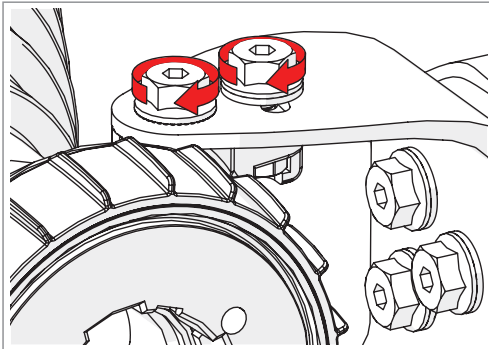

Symmetrical Horn SH-TP 5-50

SYMMETRICAL HORN ANTENNA WITH TWISTPORT CONNECTOR
AND CARRIER CLASS PERFORMANCE

Symmetrical Horn SH-TP 5-50

3

Package Contents

Number	Description	Quantity
1	SH-TP 5-50 Body	1x
2	SH-TP 5-50 Bracket	1x
3	M8 x 42,5mm Screw	2x
4	M8 x 73,5mm Screw	2x
5	2,9 x 16 mm lock Screw	1x

Symmetrical Horn SH-TP 5-50

Pre - Installation

The antenna is pre-assembled for installation on the left side of the pole.
If you need to swap to use the right side of the pole, see page 10.

Ensure that the water drain points downwards!

Symmetrical Horn SH-TP 5-50

Pole Installation

Symmetrical Horn SH-TP 5-50

Installation Guide

Symmetrical Horn SH-TP 5-50

Installation Guide

Symmetrical Horn SH-TP 5-50

Installation Guide

1

2 **Optional:** Install the 2.9 x 16mm locking screw.

Tighten the locking screw to secure the TwisPort lock mechanism.

*TwistPort™ Adaptor or SIMPER™ Radio sold separately.

Symmetrical Horn SH-TP 5-50

Installation Guide