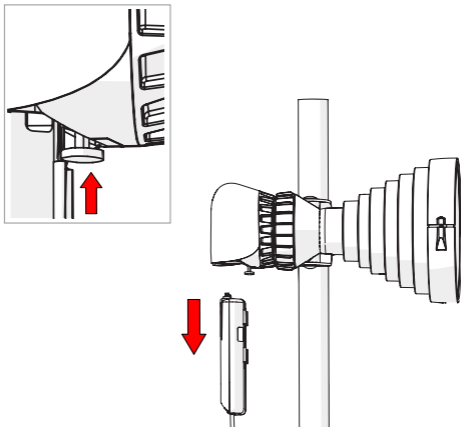

Installation Guide

Model TwistPort™ Adaptor for Rocket AC shown. Installation instructions are identical for TwistPort™ Adaptor for Rocket M5, TwistPort™ Adaptor for Rocket 5AC-PTP/PTMP, TwistPort™ Adaptor for ePMP 2000 AP, ePMP 1000 AP and CSM, and TwistPort™ Adaptor for Mimosa C5c.