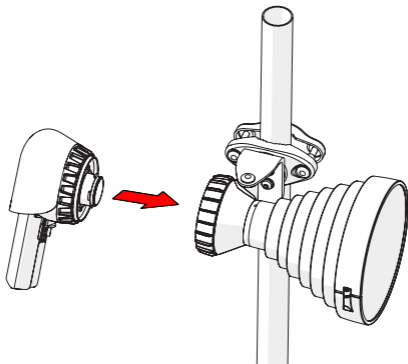

2

Overview

	Product ID	Dimensions	Weight	Frequency Range	Polarization	Compatible Device
TwistPort™ Adaptor for Rocket AC	TP-ADAPTOR-R5AC	130x112x112 mm	0.4 Kg 0.9 lbs	5180 - 5900 MHz	Dual Linear H + V	any TwistPort™ Antenna UBNT Rocket™ AC
TwistPort™ Adaptor for Rocket M5	TP-ADAPTOR-RM5	130x112x112 mm	0.4 Kg 0.9 lbs	5180 - 5900 MHz	Dual Linear H + V	any TwistPort™ Antenna UBNT Rocket™ M5
TwistPort™ Adaptor V2 for Rocket 5AC-PTP/PTMP	TP-ADAPTOR-R5AC-PTP-V2	130x112x112 mm	0.4 Kg 0.9 lbs	5180 - 6400 MHz	Dual Linear H + V	any TwistPort™ Antenna UBNT Rocket™ 5AC-PTP, 5AC-PTMP
TwistPort™ Adaptor V2 for ePMP 1000 AP and CSM	TP-ADAPTOR-EPMP-V2	130x112x112 mm	0.4 Kg 0.9 lbs	5180 - 6400 MHz	Dual Linear H + V	any TwistPort™ Antenna CN ePMP™ 1000 AP, CSM
TwistPort™ Adaptor for ePMP 2000 AP	TP-ADAP-e2K	153x157x116 mm	0.42 Kg 0.92 lbs	5180-6400 MHz	Dual Linear H + V	any TwistPort™ Antenna CN ePMP™ 2000 AP
TwistPort™ Adaptor for Mimosa C5c	TP-ADAP-C5c	130x112x112 mm	0.4 Kg 0.9 lbs	5180-6400 MHz	Dual Linear H + V	any TwistPort™ Antenna Mimosa Networks C5c

TwistPort™ Adaptor

3

Package Contents

1

Number	Description	Quantity
1	TwistPort™ Adaptor	1x

TwistPort™ Adaptor

Installation Guide

Model TwistPort™ Adaptor for Rocket AC shown. Installation instructions are identical for TwistPort™ Adaptor for Rocket M5, TwistPort™ Adaptor for Rocket 5AC-PTP/PTMP, TwistPort™ Adaptor for ePMP 2000 AP, ePMP 1000 AP and CSM, and TwistPort™ Adaptor for Mimosa C5c.

Model TwistPort™ Adaptor for Rocket AC shown. Installation instructions are identical for TwistPort™ Adaptor for Rocket M5, TwistPort™ Adaptor for Rocket 5AC-PTP/PTMP, TwistPort™ Adaptor for ePMP 2000 AP, ePMP 1000 AP and CSM, and TwistPort™ Adaptor for Mimosa C5c.