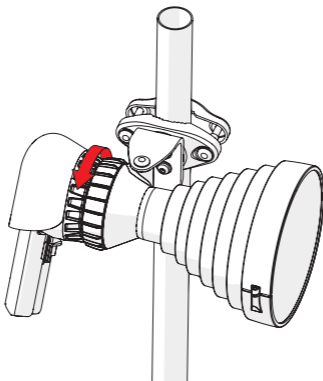

TwistPort™ Adaptor

6

Installation Guide

Model TwistPort™ Adaptor for Rocket AC shown. Installation instructions are identical for TwistPort™ Adaptor for Rocket M5, TwistPort™ Adaptor for Rocket 5AC-PTP/PTMP, TwistPort™ Adaptor for ePMP 2000 AP, ePMP 1000 AP and CSM, and TwistPort™ Adaptor for Mimosa C5c.