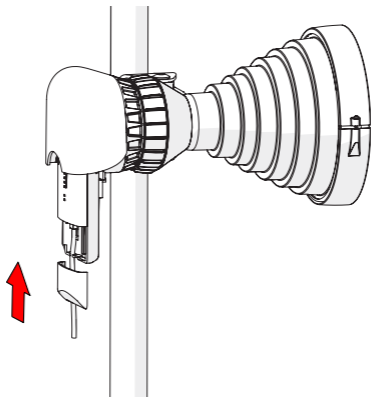

TwistPort™ Adaptor

Installation Guide

Model TwistPort™ Adaptor for Rocket AC shown. Installation instructions are identical for TwistPort™ Adaptor for Rocket M5, TwistPort™ Adaptor for Rocket 5AC-PTP/PTMP, TwistPort™ Adaptor for ePMP 2000 AP, ePMP 1000 AP and CSM, and TwistPort™ Adaptor for Mimosa C5c.