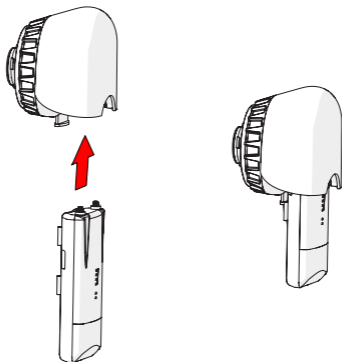

2

Overview

	Product ID	Dimensions	Weight	Frequency Range	Polarization	Compatible Device
TwistPort™ Adaptor for Rocket AC	TP-ADAPTOR-R5AC	130x112x112 mm	0.4 Kg 0.9 lbs	5180 - 5900 MHz	Dual Linear H + V	any TwistPort™ Antenna UBNT Rocket™ AC
TwistPort™ Adaptor for Rocket M5	TP-ADAPTOR-RM5	130x112x112 mm	0.4 Kg 0.9 lbs	5180 - 5900 MHz	Dual Linear H + V	any TwistPort™ Antenna UBNT Rocket™ M5
TwistPort™ Adaptor V2 for Rocket 5AC-PTP/PTMP	TP-ADAPTOR-R5AC-PTP-V2	130x112x112 mm	0.4 Kg 0.9 lbs	5180 - 6400 MHz	Dual Linear H + V	any TwistPort™ Antenna UBNT Rocket™ 5AC-PTP, 5AC-PTMP
TwistPort™ Adaptor V2 for ePMP 1000 AP and CSM	TP-ADAPTOR-EPMP-V2	130x112x112 mm	0.4 Kg 0.9 lbs	5180 - 6400 MHz	Dual Linear H + V	any TwistPort™ Antenna CN ePMP™ 1000 AP, CSM
TwistPort™ Adaptor for ePMP 2000 AP	TP-ADAP-e2K	153x157x116 mm	0.42 Kg 0.92 lbs	5180-6400 MHz	Dual Linear H + V	any TwistPort™ Antenna CN ePMP™ 2000 AP
TwistPort™ Adaptor for Mimosa C5c	TP-ADAP-C5c	130x112x112 mm	0.4 Kg 0.9 lbs	5180-6400 MHz	Dual Linear H + V	any TwistPort™ Antenna Mimosa Networks C5c

TwistPort™ Adaptor

3

Package Contents

1

Number	Description	Quantity
1	TwistPort™ Adaptor	1x

TwistPort™ Adaptor

Installation Guide

Model TwistPort™ Adaptor for Rocket AC shown. Installation instructions are identical for TwistPort™ Adaptor for Rocket M5, TwistPort™ Adaptor for Rocket 5AC-PTP/PTMP, TwistPort™ Adaptor for ePMP 2000 AP, ePMP 1000 AP and CSM, and TwistPort™ Adaptor for Mimosa C5c.

Model TwistPort™ Adaptor for Rocket AC shown. Installation instructions are identical for TwistPort™ Adaptor for Rocket M5, TwistPort™ Adaptor for Rocket 5AC-PTP/PTMP, TwistPort™ Adaptor for ePMP 2000 AP, ePMP 1000 AP and CSM, and TwistPort™ Adaptor for Mimosa C5c.