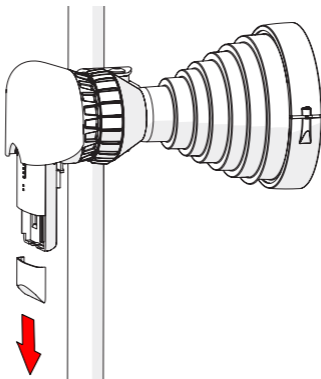

TwistPort™ Adaptor

6

Installation Guide

Model TwistPort™ Adaptor for Rocket AC shown. Installation instructions are identical for TwistPort™ Adaptor for Rocket M5, TwistPort™ Adaptor for Rocket 5AC-PTP/PTMP, TwistPort™ Adaptor for ePMP 2000 AP, ePMP 1000 AP and CSM, and TwistPort™ Adaptor for Mimosa C5c.

TwistPort™ Adaptor

Installation Guide

Model TwistPort™ Adaptor for Rocket AC shown. Installation instructions are identical for TwistPort™ Adaptor for Rocket M5, TwistPort™ Adaptor for Rocket 5AC-PTP/PTMP, TwistPort™ Adaptor for ePMP 2000 AP, ePMP 1000 AP and CSM, and TwistPort™ Adaptor for Mimosa C5c.