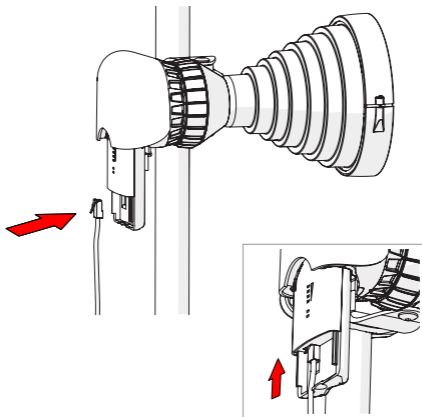

TwistPort™ Adaptor

6

Installation Guide

Model TwistPort™ Adaptor for Rocket AC shown. Installation instructions are identical for TwistPort™ Adaptor for Rocket M5, TwistPort™ Adaptor for Rocket 5AC-PTP/PTMP, TwistPort™ Adaptor for ePMP 2000 AP, ePMP 1000 AP and CSM, and TwistPort™ Adaptor for Mimosa C5c.

TwistPort™ Adaptor

Installation Guide

Model TwistPort™ Adaptor for Rocket AC shown. Installation instructions are identical for TwistPort™ Adaptor for Rocket M5, TwistPort™ Adaptor for Rocket 5AC-PTP/PTMP, TwistPort™ Adaptor for ePMP 2000 AP, ePMP 1000 AP and CSM, and TwistPort™ Adaptor for Mimosa C5c.