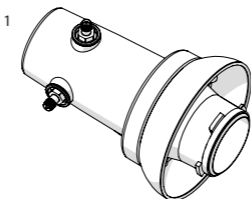

TwistPort™ Adaptor

with SMA connectors

TPA-SMA

Installation

Uninstallation

Package Contents

Number	Description	Quantity
1	TwistPort™ Adaptor	1x

Compatible Antennas: