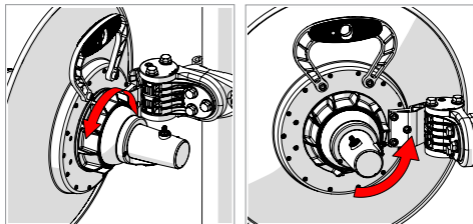

TwistPort™ Adaptor

with SMA connectors

TPA-SMA

Installation

Uninstallation

Package Contents

Number	Description	Quantity
1	TwistPort™ Adaptor	1x

Compatible Antennas: