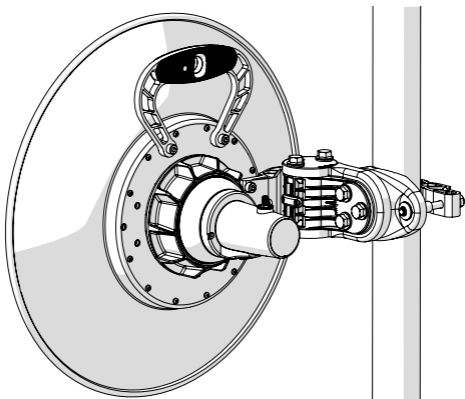

TwistPort™ Adaptor

with SMA connectors

TPA-SMA

Installation

Uninstallation

Package Contents

Number	Description	Quantity
1	TwistPort™ Adaptor	1x

Compatible Antennas: